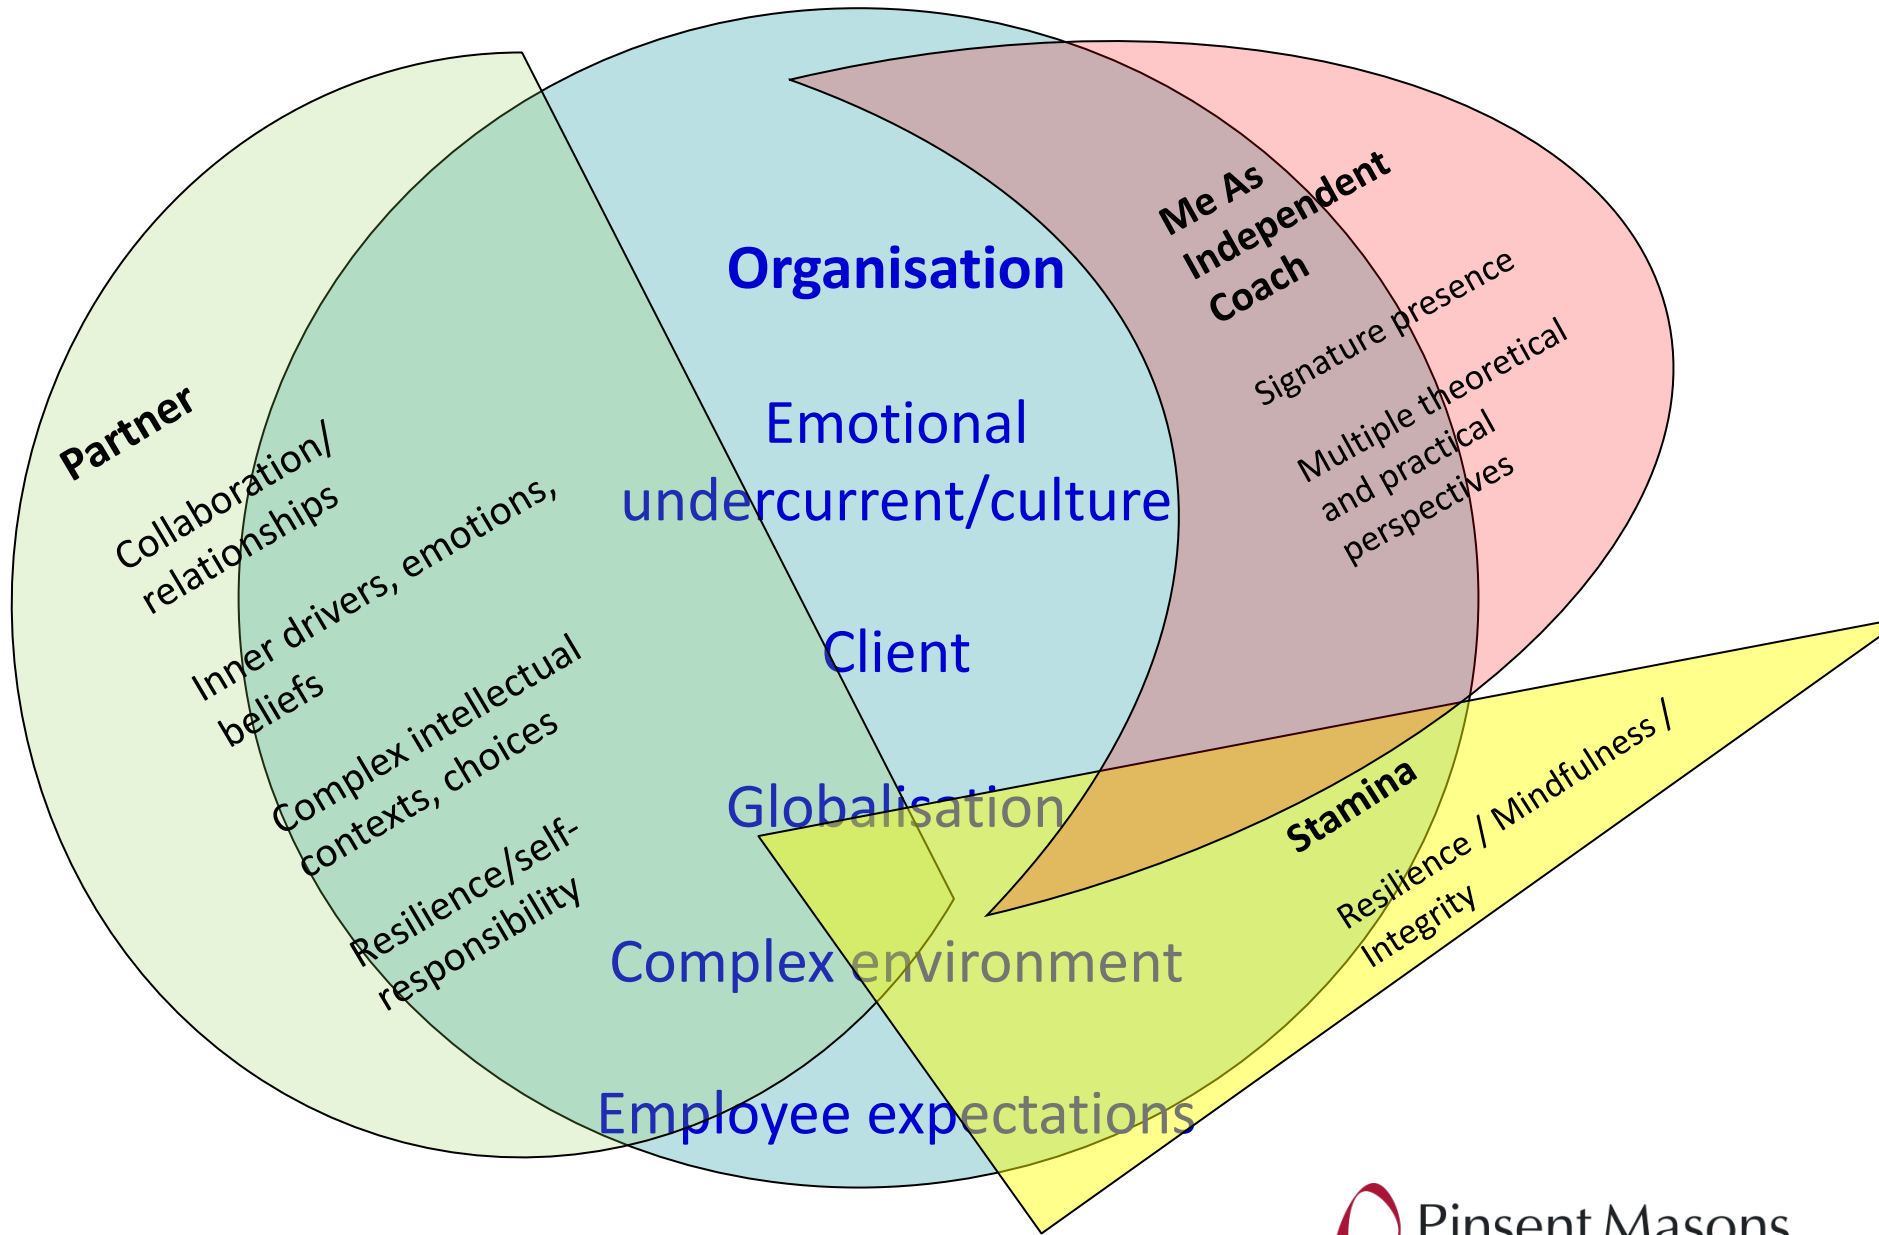

# Excellence in organisational coaching & mentoring:

Empowering, engaging & inspiring people at work

3rd July 2019, London

Coaching  
at Work

## Coaching at Work Annual Conference 3<sup>rd</sup> July 2019 Holiday Inn Bloomsbury, London

*Please note all material in this presentation is copyrighted to the presenter*

[www.coaching-at-work.com](http://www.coaching-at-work.com)

Pinsent Masons

A coaching approach to leadership:  
a journey of weaving a coaching  
approach into the  
culture of an International law firm

Sophie Turner  
Partner Development Coach